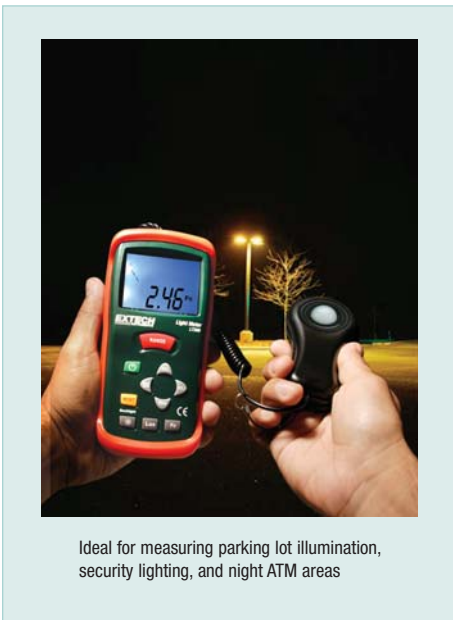

## Light Meter

✓ **Measures light intensity up to 20,000 Foot-candles or 200,000 Lux**  
With high resolution to 0.01 Fc/Lux

### Features:

- Relative mode indicates change in light levels
- Peak mode capture highest reading
- Remote light sensor on 305mm (12") coiled cable — expandable to 609mm (24")
- High accuracy of  $\pm(5\%$  reading + 0.5%FS)
- Large LCD display with analog bargraph
- Complete with 9V battery, light sensor with protective cover, protective holster, and pouch case

Ideal for measuring parking lot illumination, security lighting, and night ATM areas